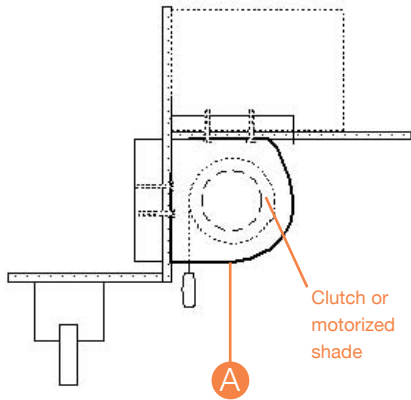

Radiance Solar Screen & Audio-Visual Shade Accessories

A. Cassette Headbox

A. 3 9/16" Cassette Headbox (shown in white fabric wrapped)