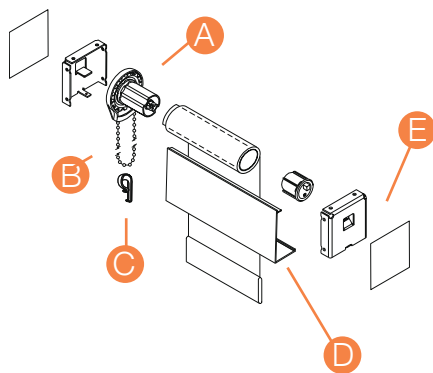

## Manual Clutch Shade without Fascia

## Manual Clutch Shade with Fascia (Available in 3" or 4")

D. Fascia (Shown in vanilla)

E. Fascia End Cap (Shown in white with bracket)