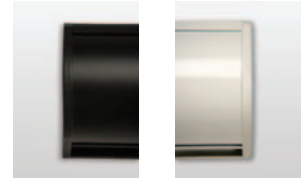

Finish Options

Black aluminum

White aluminum