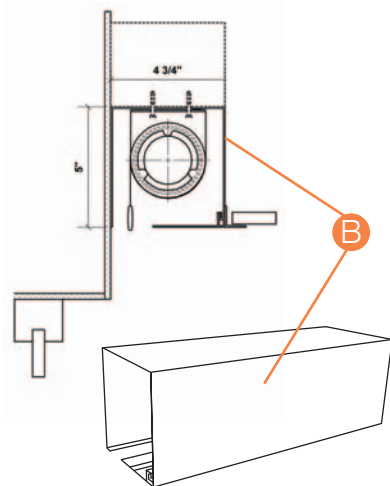

B. 5" Extruded Shade Pocket for Motorized Shades

5" Extruded Shade Pocket (white only; available in Radiance and Masterpiece Shade Products)