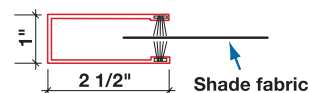

E. 2 1/2" Side Channel

Available in white, clear anodized and bronze; shown in bronze.