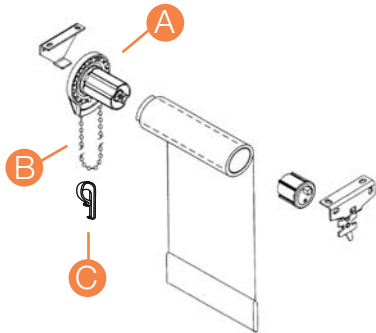

Radiance Solar Screen & Audio-Visual Shade Accessories

Manual Clutch Shade without Fascia