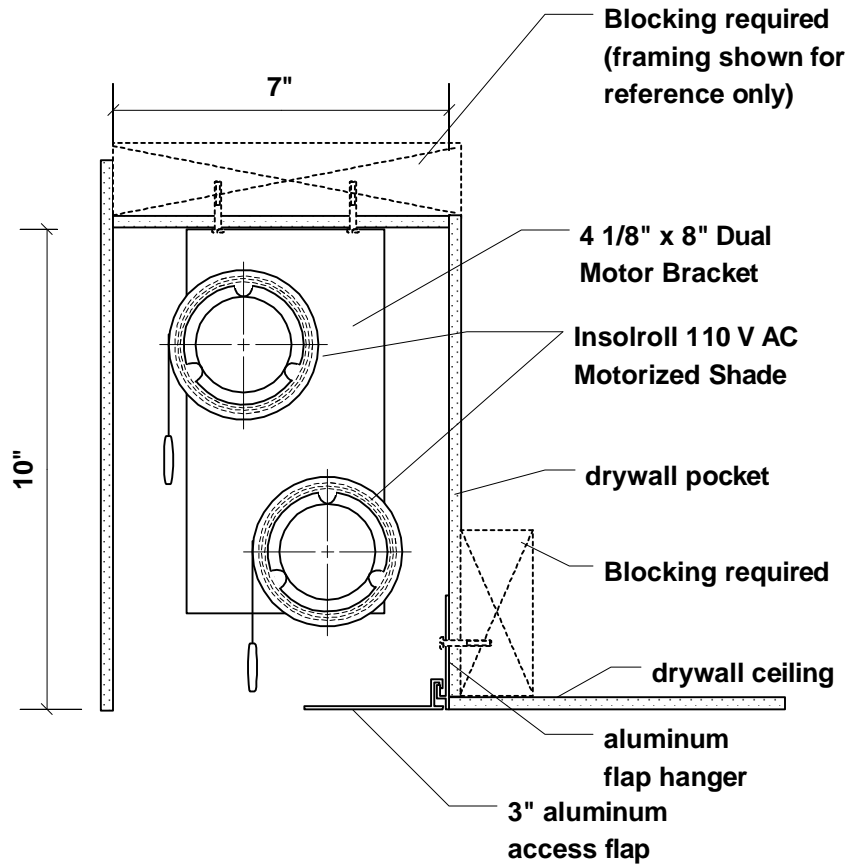

RADIANCE MOTORIZED SHADE

110 V AC Motor Dual Shade in site-built Pocket

Notes:

1. Shade Roll Diameter varies depending upon shade height and fabric and roller tube specified.
2. Bracket details work for STD-AC, STD-ACR, STD-ILT, IQM-AC, IQM-ACR, and IQM-ILT motors.